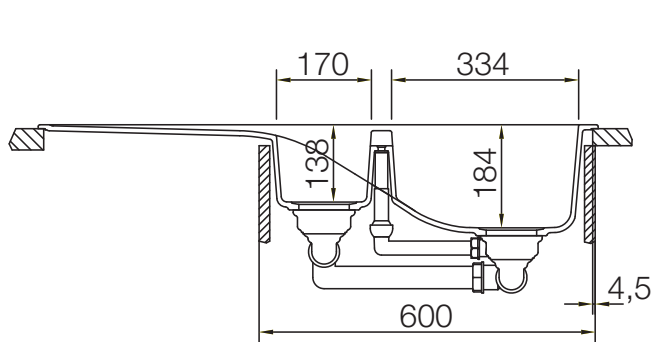

# CRISTADUR® WATERFALL D-150

MEASUREMENTS IN MILLIMETRE

For installation from top

For undermount installation

# CRISTADUR® WATERFALL D-150

MEASUREMENTS IN MILLIMETRE

For flush-mount installation

# CRISTADUR® WATERFALL D-150

MEASUREMENTS IN INCHES

For installation from top

For undermount installation

# CRISTADUR® WATERFALL D-150

MEASUREMENTS IN INCHES

For flush-mount installation