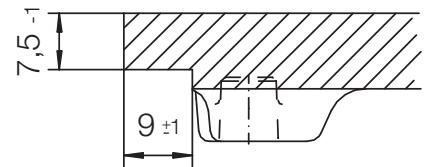

# CRISTADUR® WATERFALL D-150

MEASUREMENTS IN MILLIMETRE

For installation from top

For undermount installation

# CRISTADUR® WATERFALL D-150

MEASUREMENTS IN MILLIMETRE

For flush-mount installation

# CRISTADUR® WATERFALL D-150

MEASUREMENTS IN INCHES

For installation from top

For undermount installation

# CRISTADUR® WATERFALL D-150

MEASUREMENTS IN INCHES

For flush-mount installation