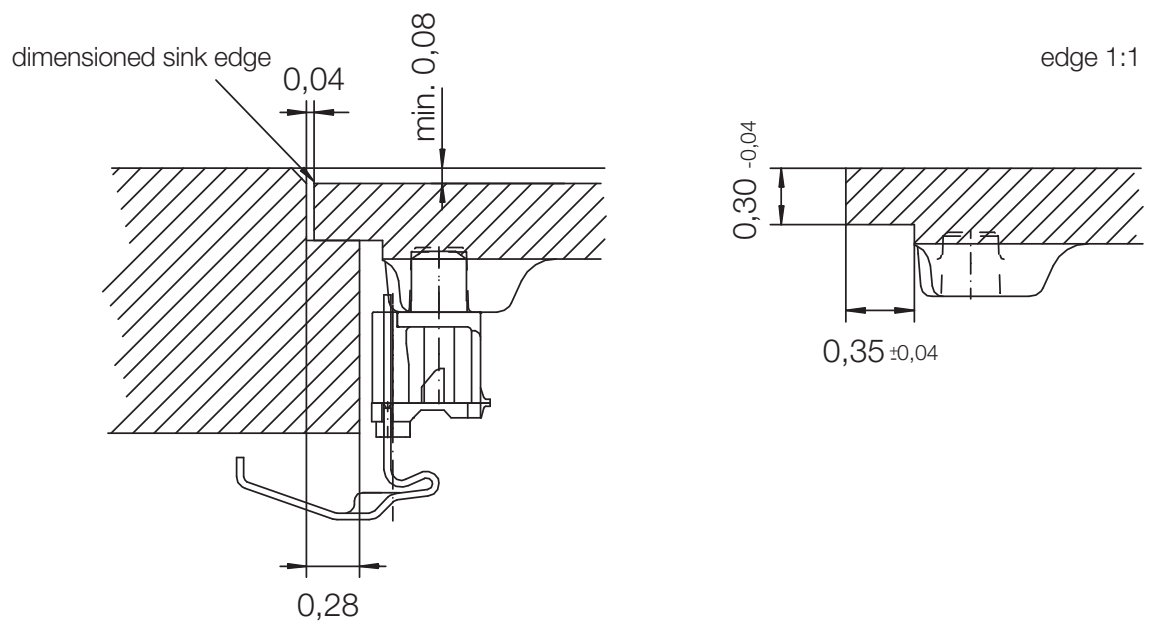

# CRISTADUR® WATERFALL D-150

MEASUREMENTS IN MILLIMETRE

For installation from top

For undermount installation

# CRISTADUR® WATERFALL D-150

MEASUREMENTS IN MILLIMETRE

For flush-mount installation

# CRISTADUR® WATERFALL D-150

MEASUREMENTS IN INCHES

For installation from top

For undermount installation

# CRISTADUR® WATERFALL D-150

MEASUREMENTS IN INCHES

For flush-mount installation