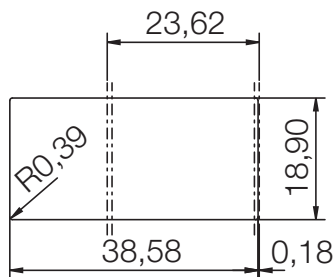

# CRISTADUR® WATERFALL D-150

MEASUREMENTS IN MILLIMETRE

For installation from top

For undermount installation

# CRISTADUR® WATERFALL D-150

MEASUREMENTS IN MILLIMETRE

For flush-mount installation

# CRISTADUR® WATERFALL D-150

MEASUREMENTS IN INCHES

For installation from top

For undermount installation

# CRISTADUR® WATERFALL D-150

MEASUREMENTS IN INCHES

For flush-mount installation