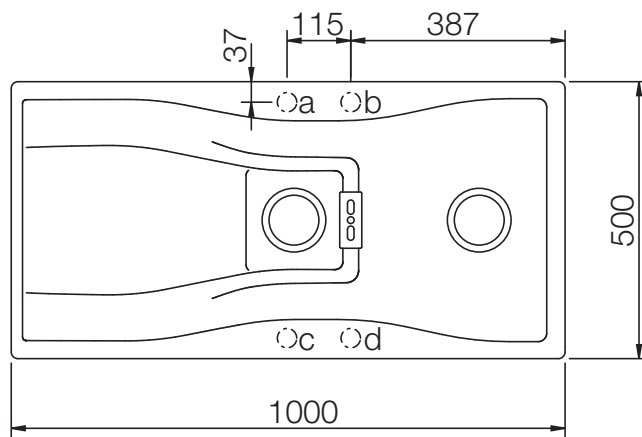

# CRISTADUR® WATERFALL D-150

MEASUREMENTS IN MILLIMETRE

For installation from top

For undermount installation

# CRISTADUR® WATERFALL D-150

MEASUREMENTS IN MILLIMETRE

For flush-mount installation

# CRISTADUR® WATERFALL D-150

MEASUREMENTS IN INCHES

For installation from top

For undermount installation

# CRISTADUR® WATERFALL D-150

MEASUREMENTS IN INCHES

For flush-mount installation