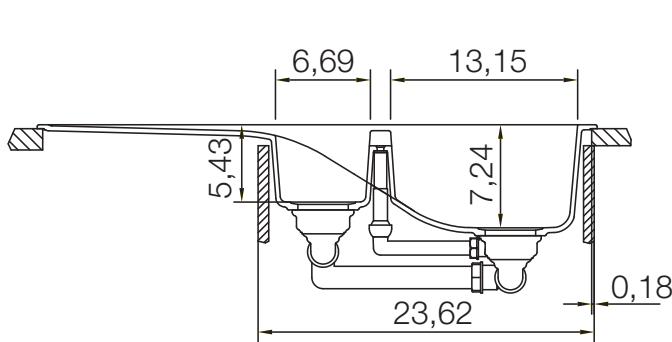

# CRISTADUR® WATERFALL D-150

MEASUREMENTS IN MILLIMETRE

For installation from top

For undermount installation

# CRISTADUR® WATERFALL D-150

MEASUREMENTS IN MILLIMETRE

For flush-mount installation

# CRISTADUR® WATERFALL D-150

MEASUREMENTS IN INCHES

For installation from top

For undermount installation

# CRISTADUR® WATERFALL D-150

MEASUREMENTS IN INCHES

For flush-mount installation