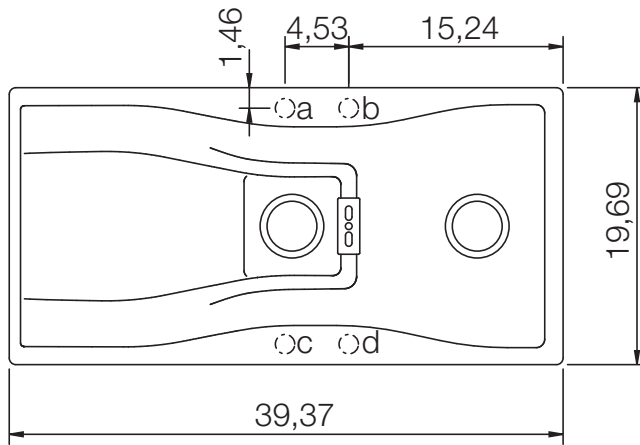

# CRISTADUR® WATERFALL D-150

MEASUREMENTS IN MILLIMETRE

For installation from top

For undermount installation

# CRISTADUR® WATERFALL D-150

MEASUREMENTS IN MILLIMETRE

For flush-mount installation

# CRISTADUR® WATERFALL D-150

MEASUREMENTS IN INCHES

For installation from top

For undermount installation

# CRISTADUR® WATERFALL D-150

MEASUREMENTS IN INCHES

For flush-mount installation