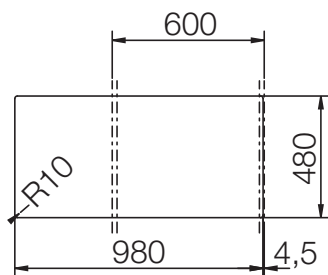

# CRISTADUR® WATERFALL D-150

MEASUREMENTS IN MILLIMETRE

For installation from top

For undermount installation

# CRISTADUR® WATERFALL D-150

MEASUREMENTS IN MILLIMETRE

For flush-mount installation

# CRISTADUR® WATERFALL D-150

MEASUREMENTS IN INCHES

For installation from top

For undermount installation

# CRISTADUR® WATERFALL D-150

MEASUREMENTS IN INCHES

For flush-mount installation