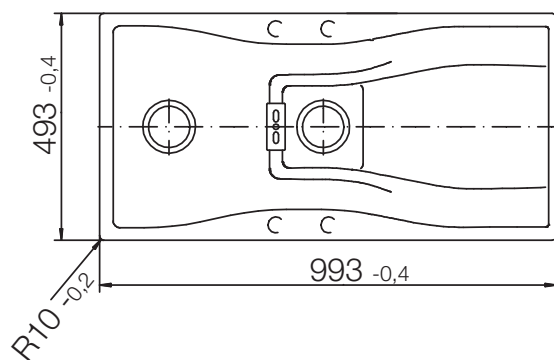

# CRISTADUR® WATERFALL D-150

MEASUREMENTS IN MILLIMETRE

For installation from top

For undermount installation

# CRISTADUR® WATERFALL D-150

MEASUREMENTS IN MILLIMETRE

For flush-mount installation

# CRISTADUR® WATERFALL D-150

MEASUREMENTS IN INCHES

For installation from top

For undermount installation

# CRISTADUR® WATERFALL D-150

MEASUREMENTS IN INCHES

For flush-mount installation