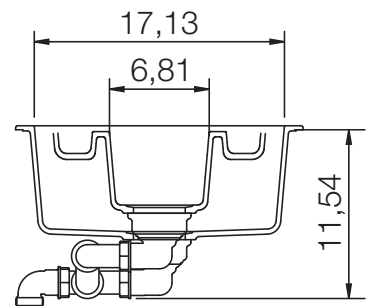

# CRISTADUR® WATERFALL D-150

MEASUREMENTS IN MILLIMETRE

For installation from top

For undermount installation

# CRISTADUR® WATERFALL D-150

MEASUREMENTS IN MILLIMETRE

For flush-mount installation

# CRISTADUR® WATERFALL D-150

MEASUREMENTS IN INCHES

For installation from top

For undermount installation

# CRISTADUR® WATERFALL D-150

MEASUREMENTS IN INCHES

For flush-mount installation