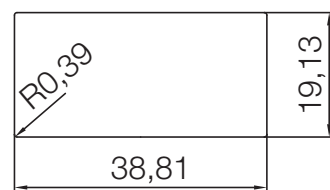

# CRISTADUR® WATERFALL D-150

MEASUREMENTS IN INCHES

For installation from top

For undermount installation