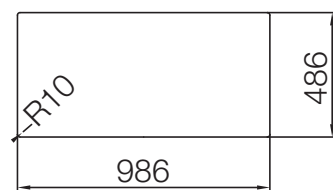

# CRISTADUR® WATERFALL D-150

MEASUREMENTS IN MILLIMETRE

For installation from top

For undermount installation

# CRISTADUR® WATERFALL D-150

MEASUREMENTS IN MILLIMETRE

For flush-mount installation

# CRISTADUR® WATERFALL D-150

MEASUREMENTS IN INCHES

For installation from top

For undermount installation

# CRISTADUR® WATERFALL D-150

MEASUREMENTS IN INCHES

For flush-mount installation