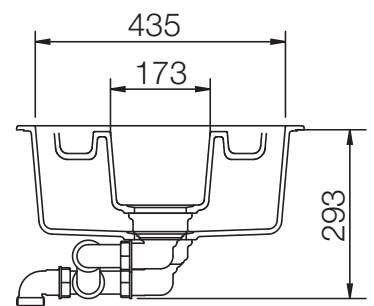

# CRISTADUR® WATERFALL D-150

MEASUREMENTS IN MILLIMETRE

For installation from top

For undermount installation

# CRISTADUR® WATERFALL D-150

MEASUREMENTS IN MILLIMETRE

For flush-mount installation

# CRISTADUR® WATERFALL D-150

MEASUREMENTS IN INCHES

For installation from top

For undermount installation

# CRISTADUR® WATERFALL D-150

MEASUREMENTS IN INCHES

For flush-mount installation