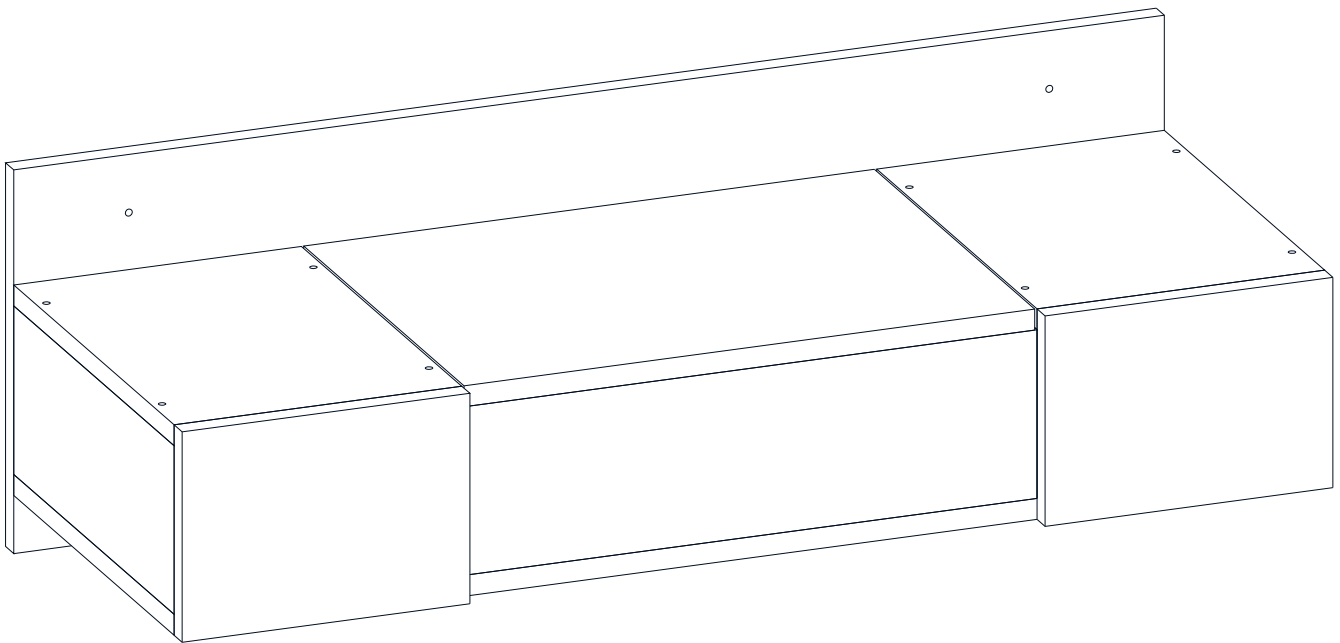

ASSEMBLYMANUAL

This unit should be assembled by two persons.

ACCESSORY LIST

The necessary tools (not included)

A10 3,5x18 YHB Vida  24x	A09 4x50 YHB Vida  28x	A08 Ø8 Lik Dubel  4x	A07 5x70YHBVida  4x
A12 Düz Mentеше  6x	A13 Mentеше Atlığı  6x	A20 3,5x25YHBvida  2x	A16 Vida Tapa  24x