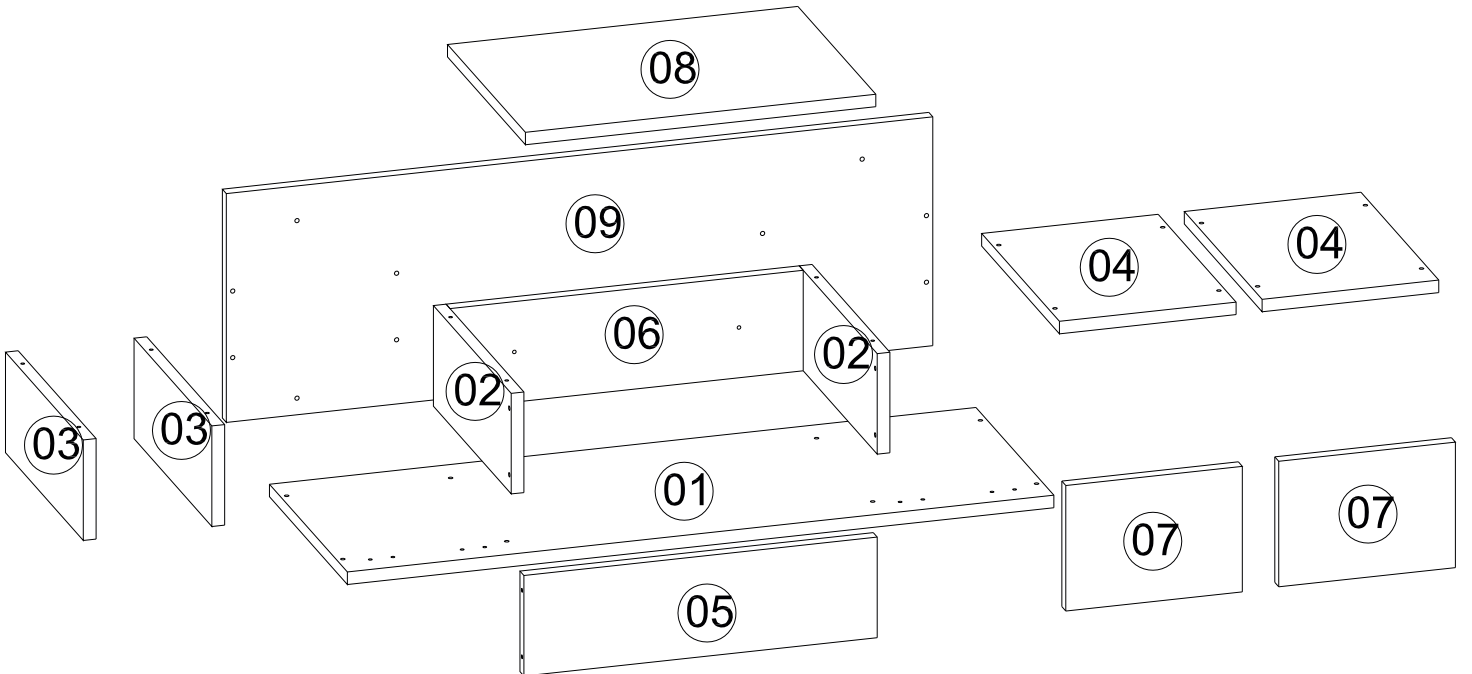

ASSEMBLYMANUAL

This unit should be assembled by two persons.

ACCESSORY LIST

The necessary tools (not included)

A10 3,5x18 YHB Vida  24x	A09 4x50 YHB Vida  28x	A08 Ø8 Lik Dubel  4x	A07 5x70YHBVida  4x
A12 Düz Mentеше  6x	A13 Mentеше Atlığı  6x	A20 3,5x25YHBvida  2x	A16 Vida Tapa  24x

GENERAL VIEW

ASSEMBLY MANUAL